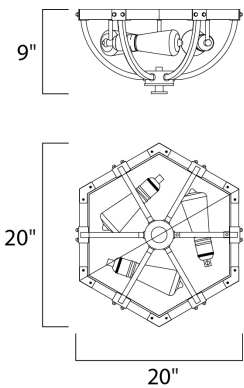

**MEASUREMENTS**

DIMENSION : 20" L x 20" W x 9" H  
 MAX OAH :  
 CANOPY : 20" W x 1.25" H x 20" L  
 HANGING WEIGHT : 5.72 lb

**LAMPING**

INPUT VOLTAGE : 120V  
 BULB : 3 x 60W Incandescent E26 Medium , 180W Total  
 BULB INCLUDED : (Not Included)  
 DIMMABLE : Yes